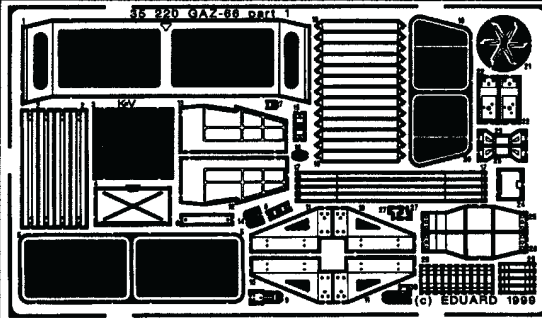

GAZ-66

1/35 scale detail set for Scale kit

35 220

-  OPPOSITE SIDE
-  REMOVE
-  REPLACE
-  GRIND