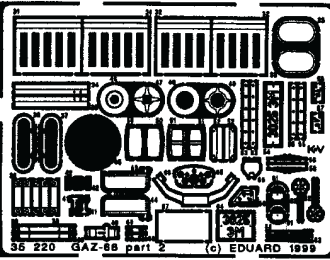

GAZ-66

1/35 scale detail set for Scale kit

35 220

-  OPPOSITE SIDE
-  REMOVE
-  REPLACE
-  GRIND