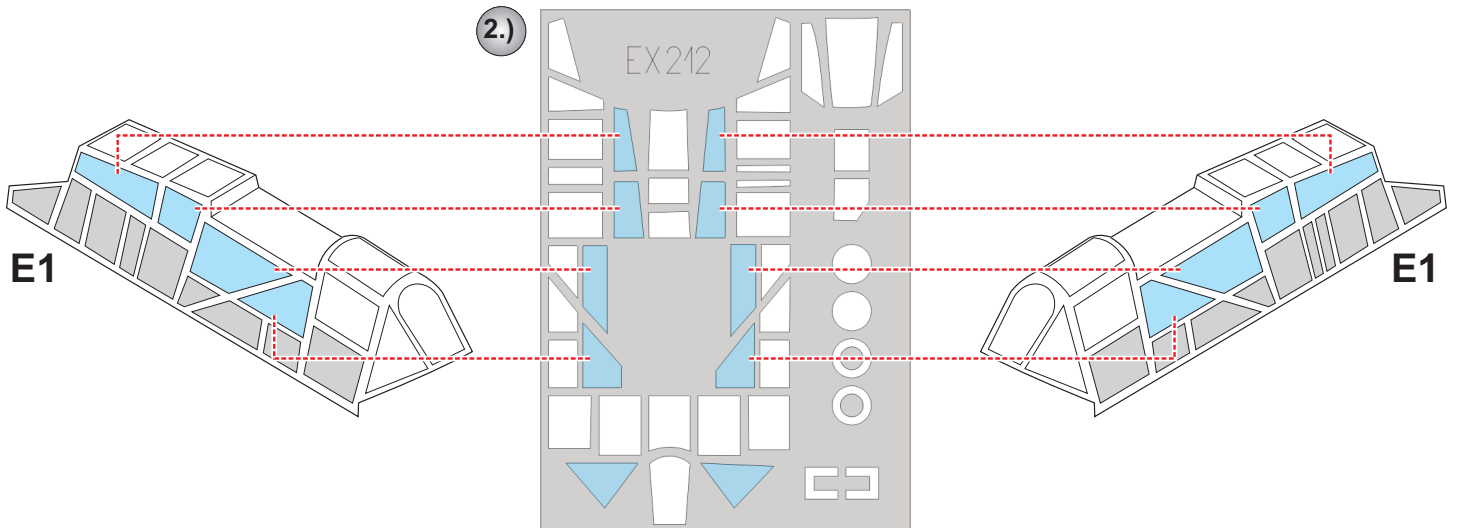

# Fairey Albacore 1/48

The die-cut mask for accurate canopy frame painting of the  
*Special Hobby* scale 1/48 KIT

EX 212

5.)  **INTERIOR COLOR**  
**BARVA INTERIÉRU**

6.)  **CAMOUFLAGE COLOR**  
**BARVA KAMUFLÁ E**