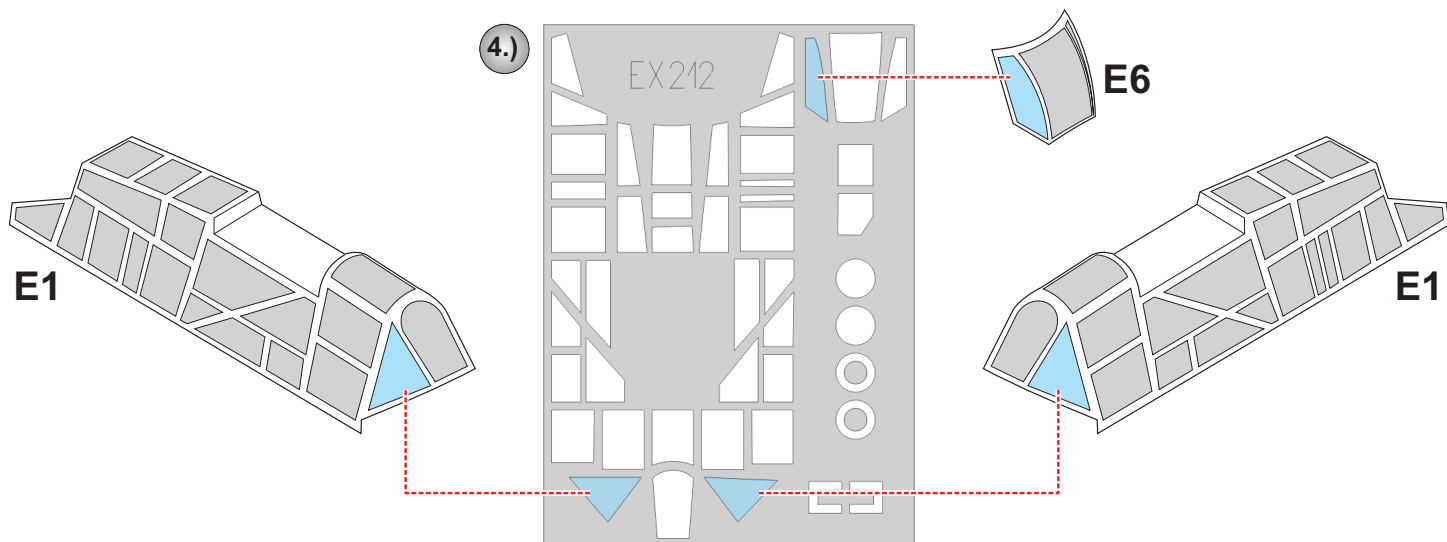

# Fairey Albacore 1/48

The die-cut mask for accurate canopy frame painting of the  
*Special Hobby* scale 1/48 KIT

EX 212

5.)  **INTERIOR COLOR**  
**BARVA INTERIÉRU**

6.)  **CAMOUFLAGE COLOR**  
**BARVA KAMUFLÁ E**