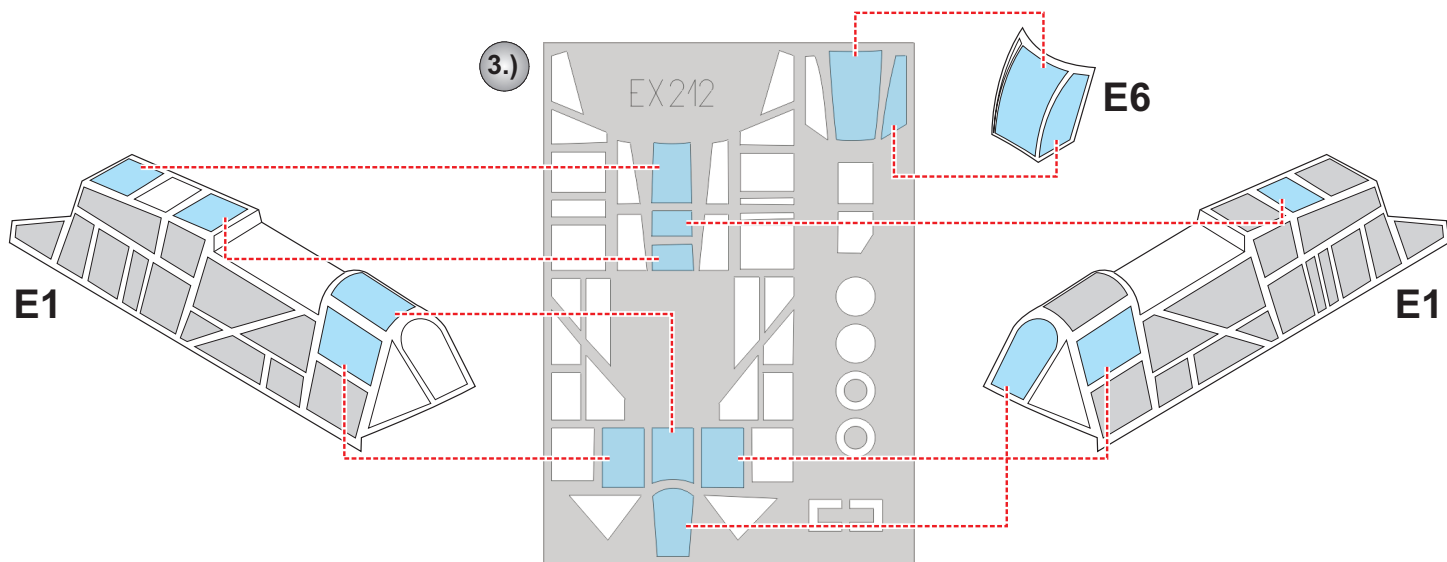

# Fairey Albacore 1/48

The die-cut mask for accurate canopy frame painting of the  
*Special Hobby* scale 1/48 KIT

EX 212

5.)  **INTERIOR COLOR**  
**BARVA INTERIÉRU**

6.)  **CAMOUFLAGE COLOR**  
**BARVA KAMUFLÁ E**