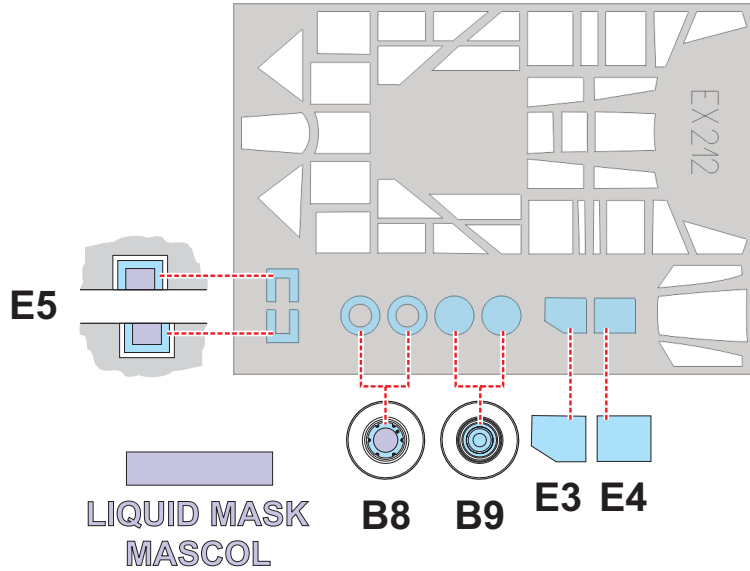

# Fairey Albacore 1/48

The die-cut mask for accurate canopy frame painting of the  
*Special Hobby* scale 1/48 KIT

EX 212

5.)  **INTERIOR COLOR**  
**BARVA INTERIÉRU**

6.)  **CAMOUFLAGE COLOR**  
**BARVA KAMUFLÁ E**