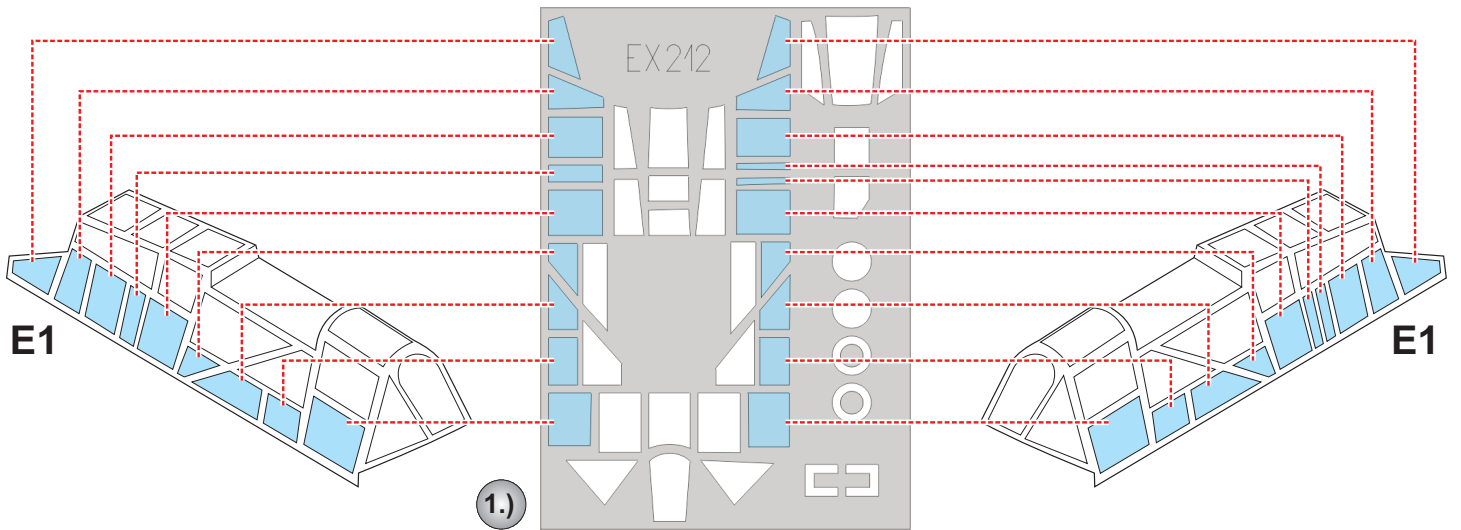

# Fairey Albacore 1/48

The die-cut mask for accurate canopy frame painting of the  
*Special Hobby* scale 1/48 KIT

EX 212

5.)  **INTERIOR COLOR**  
**BARVA INTERIÉRU**

6.)  **CAMOUFLAGE COLOR**  
**BARVA KAMUFLÁ E**