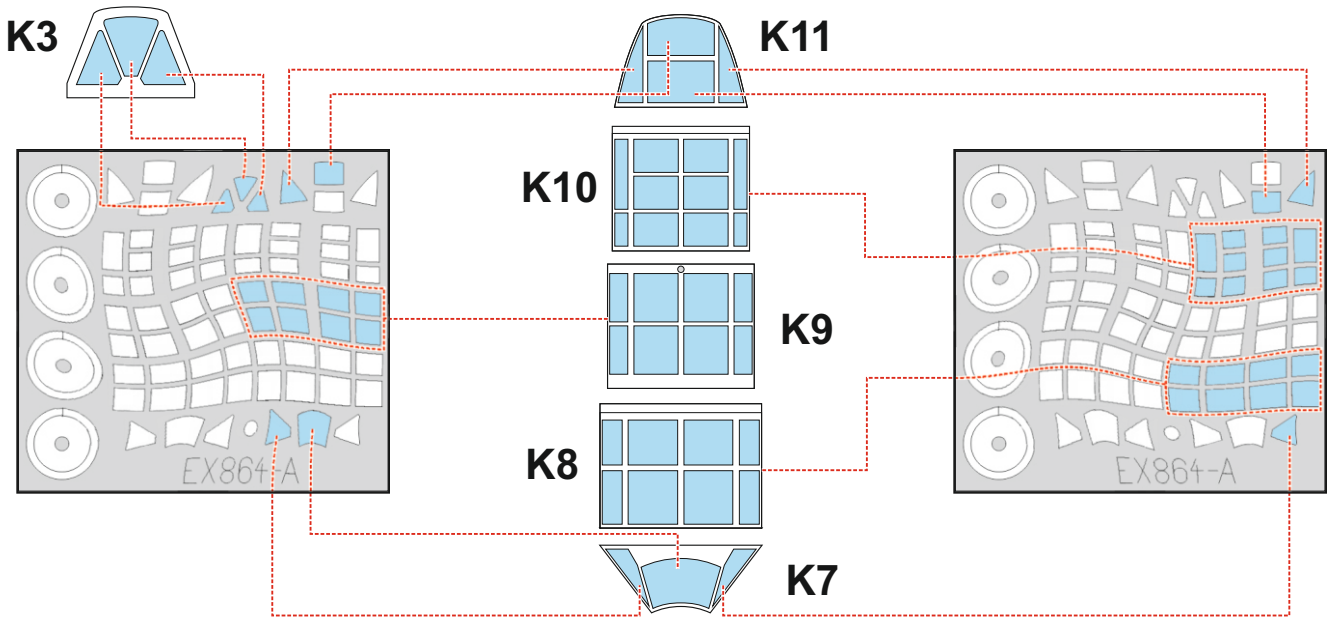

D3A1 Val TFace

for kit **HASEGAWA**

scale **1/48**

INSIDE