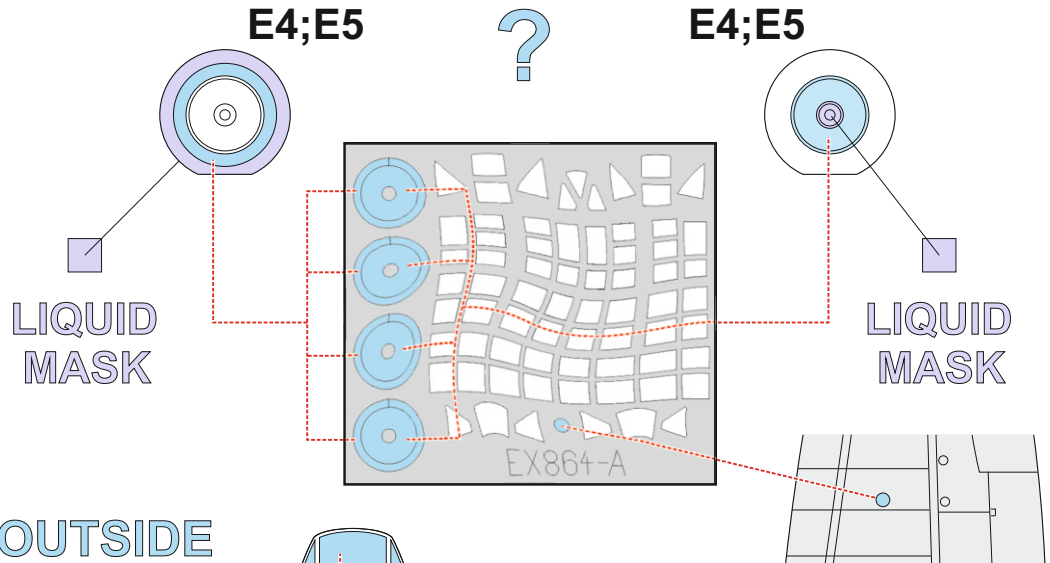

D3A1 Val TFace

for kit **HASEGAWA**

scale **1/48**

INSIDE