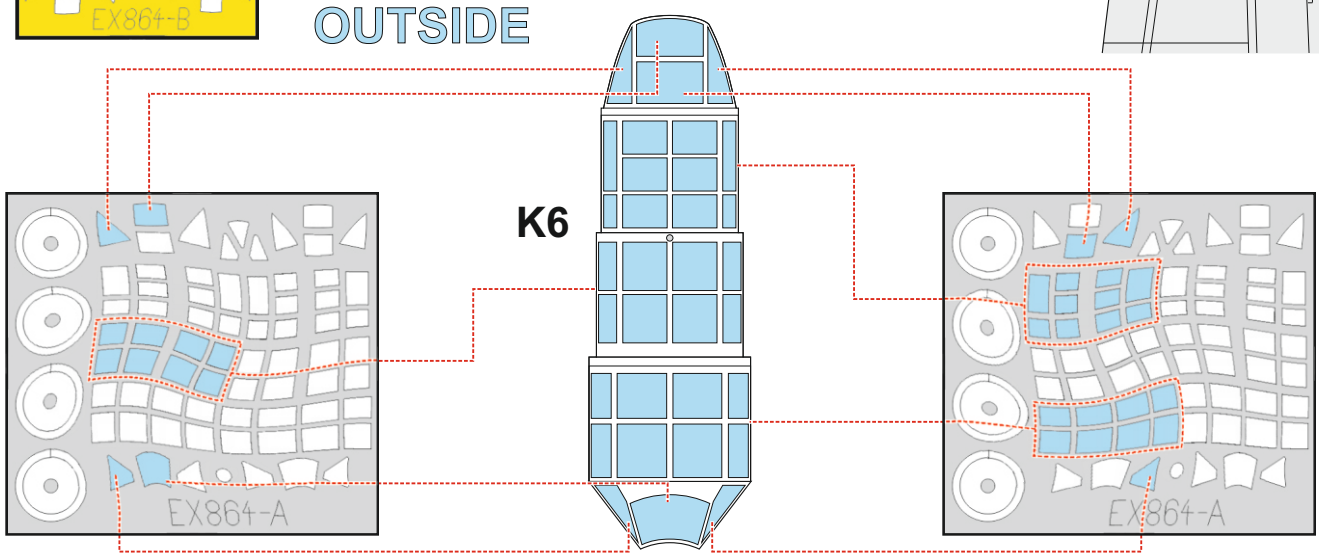

D3A1 Val TFace

for kit **HASEGAWA**

scale **1/48**

INSIDE