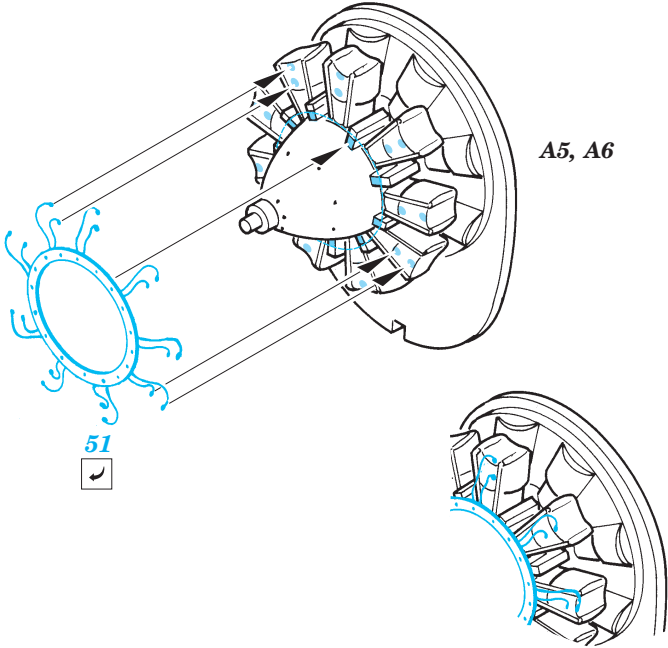

ORIGINAL KIT PARTS  
PŮVODNÍ DÍLY STAVEBNICE

PHOTO-ETCHED PARTS  
LEPTANÉ DÍLY

PARTS TO BE REMOVED  
DÍLY K ODSTRANĚNÍ

FILL  
TMELIT

**A**

**B**

**C**

6 sets

2 sets

REFERENCES: Aero Detail 17 - Grumman F6F Hellcat Detail & Scale # 49

Look for ~~Express Mask~~ XS 022 for 1/72 F6F Hellcat (not included in this set)

Look for ~~Express Mask~~ XS 515, XS 516, XS 517, XS 518 (Nat. Insignia) for 1/72 F6F Hellcat (not included in this set)