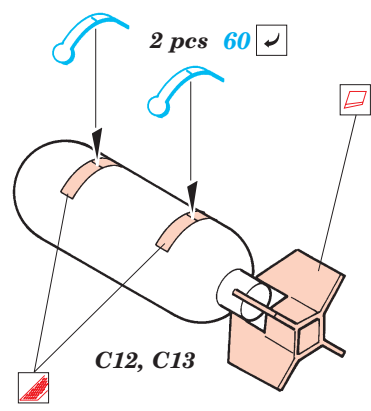

ORIGINAL KIT PARTS  
PŮVODNÍ DÍLY STAVEBNICE

PHOTO-ETCHED PARTS  
LEPTANÉ DÍLY

PARTS TO BE REMOVED  
DÍLY K ODSTRANĚNÍ

FILL  
TMELIT

**A**

**B**

**C**

6 sets

2 sets

REFERENCES: Aero Detail 17 - Grumman F6F Hellcat Detail & Scale # 49

Look for ~~Express Mask~~ XS 022 for 1/72 F6F Hellcat (not included in this set)

Look for ~~Express Mask~~ XS 515, XS 516, XS 517, XS 518 (Nat. Insignia) for 1/72 F6F Hellcat (not included in this set)