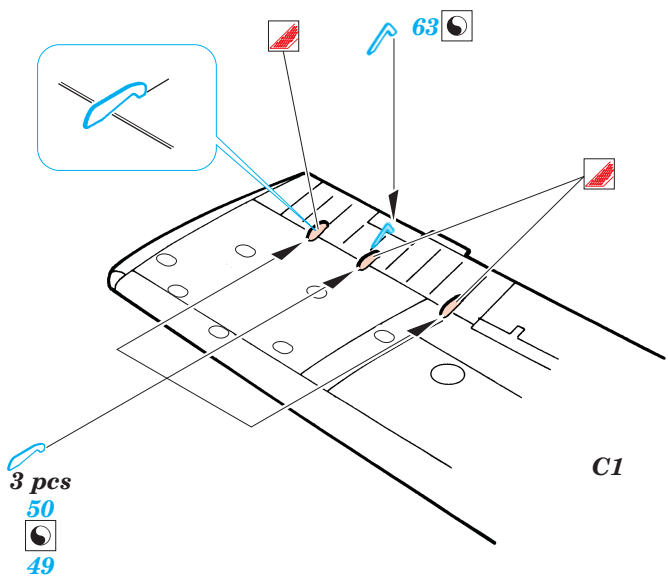

ORIGINAL KIT PARTS  
PŮVODNÍ DÍLY STAVEBNICE

PHOTO-ETCHED PARTS  
LEPTANÉ DÍLY

PARTS TO BE REMOVED  
DÍLY K ODSTRANĚNÍ

FILL  
TMELIT

**A**

**B**

**C**

6 sets

2 sets

REFERENCES: Aero Detail 17 - Grumman F6F Hellcat Detail & Scale # 49

Look for ~~Express Mask~~ XS 022 for 1/72 F6F Hellcat (not included in this set)

Look for ~~Express Mask~~ XS 515, XS 516, XS 517, XS 518 (Nat. Insignia) for 1/72 F6F Hellcat (not included in this set)