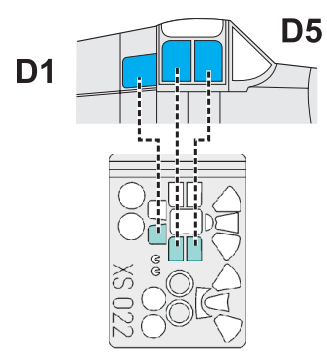

# F6F-5 Hellcat

1/72 scale detail set for Academy kit • sada detailů pro model 1/72 Academy

eduard

73 245

Film

- APPLY EXPRESS MASK AND PAINT BEFORE GLUING  
POUŽÍT EXPRESS MASK NABARVIT PŘED SLEPENÍM
- SYMMETRICAL ASSEMBLY  
SYMETRICKÁ MONTÁŽ
- REMOVE  
ODSTRANIT
- GRIND  
OBROUSIT
- DRILL HOLE  
VRTAT OTVOR
- BEND  
OHNOUT
- OPTION  
VOLBA
- REPLACE  
NAHRADIT

ORIGINAL KIT PARTS  
PŮVODNÍ DÍLY STAVEBNICE

PHOTO-ETCHED PARTS  
LEPTANÉ DÍLY

PARTS TO BE REMOVED  
DÍLY K ODSTRANĚNÍ

FILL  
TMELIT

**A**

**B**

**C**

6 sets

2 sets

REFERENCES: Aero Detail 17 - Grumman F6F Hellcat Detail & Scale # 49

Look for ~~Express Mask~~ XS 022 for 1/72 F6F Hellcat (not included in this set)

Look for ~~Express Mask~~ XS 515, XS 516, XS 517, XS 518 (Nat. Insignia) for 1/72 F6F Hellcat (not included in this set)