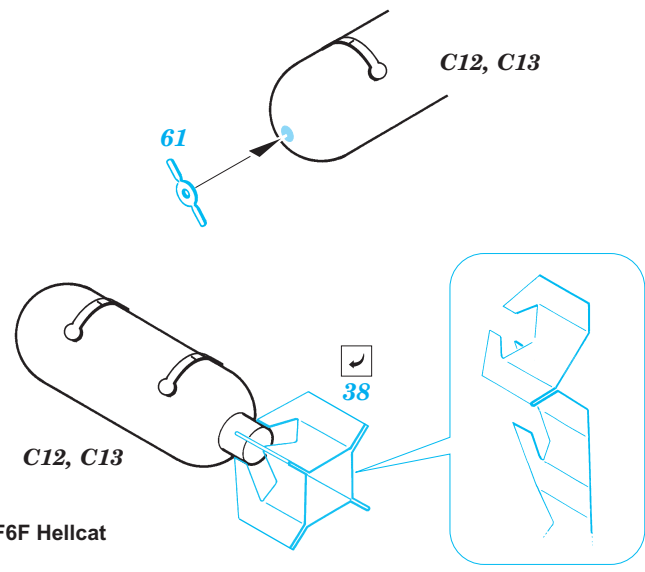

# F6F-5 Hellcat

1/72 scale detail set for Academy kit • sada detailů pro model 1/72 Academy

eduard

73 245

Film

- APPLY EXPRESS MASK AND PAINT BEFORE GLUING  
POUŽÍT EXPRESS MASK NABARVIT PŘED SLEPENÍM
- SYMMETRICAL ASSEMBLY  
SYMETRICKÁ MONTÁŽ
- REMOVE  
ODSTRANIT
- GRIND  
OBROUSIT
- DRILL HOLE  
VRTAT OTVOR
- BEND  
OHNOUT
- OPTION  
VOLBA
- REPLACE  
NAHRADIT

ORIGINAL KIT PARTS  
PŮVODNÍ DÍLY STAVEBNICE

PHOTO-ETCHED PARTS  
LEPTANÉ DÍLY

PARTS TO BE REMOVED  
DÍLY K ODSTRANĚNÍ

FILL  
TMELIT

**A**

**B**

**C**

6 sets

2 sets

REFERENCES: Aero Detail 17 - Grumman F6F Hellcat Detail & Scale # 49

Look for ~~Express Mask~~ XS 022 for 1/72 F6F Hellcat (not included in this set)

Look for ~~Express Mask~~ XS 515, XS 516, XS 517, XS 518 (Nat. Insignia) for 1/72 F6F Hellcat (not included in this set)