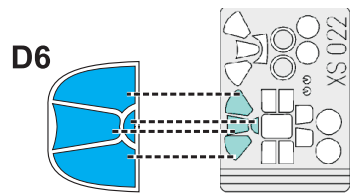

ORIGINAL KIT PARTS  
PŮVODNÍ DÍLY STAVEBNICE

PHOTO-ETCHED PARTS  
LEPTANÉ DÍLY

PARTS TO BE REMOVED  
DÍLY K ODSTRANĚNÍ

FILL  
TMELIT

**A**

**B**

**C**

6 sets

2 sets

REFERENCES: Aero Detail 17 - Grumman F6F Hellcat Detail & Scale # 49

Look for ~~Express Mask~~ XS 022 for 1/72 F6F Hellcat (not included in this set)

Look for ~~Express Mask~~ XS 515, XS 516, XS 517, XS 518 (Nat. Insignia) for 1/72 F6F Hellcat (not included in this set)