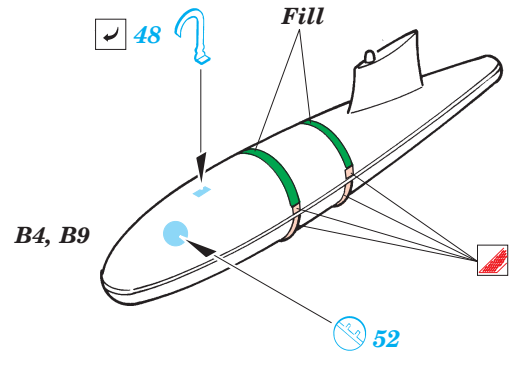

ORIGINAL KIT PARTS  
PŮVODNÍ DÍLY STAVEBNICE

PHOTO-ETCHED PARTS  
LEPTANÉ DÍLY

PARTS TO BE REMOVED  
DÍLY K ODSTRANĚNÍ

FILL  
TMELIT

**A**

**B**

**C**

6 sets

2 sets

REFERENCES: Aero Detail 17 - Grumman F6F Hellcat Detail & Scale # 49

Look for ~~Express Mask~~ XS 022 for 1/72 F6F Hellcat (not included in this set)

Look for ~~Express Mask~~ XS 515, XS 516, XS 517, XS 518 (Nat. Insignia) for 1/72 F6F Hellcat (not included in this set)