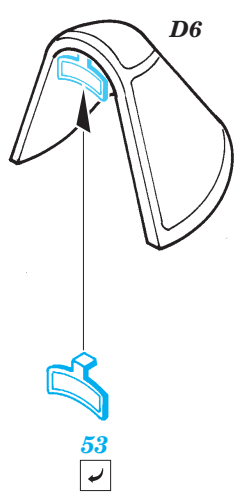

# F6F-5 Hellcat

1/72 scale detail set for Academy kit • sada detailů pro model 1/72 Academy

eduard

73 245

Film

- APPLY EXPRESS MASK AND PAINT BEFORE GLUING  
POUŽÍT EXPRESS MASK NABARVIT PŘED SLEPENÍM
- SYMMETRICAL ASSEMBLY  
SYMETRICKÁ MONTÁŽ
- REMOVE  
ODSTRANIT
- GRIND  
OBROUSIT
- DRILL HOLE  
VRTAT OTVOR
- BEND  
OHNOUT
- OPTION  
VOLBA
- REPLACE  
NAHRADIT

ORIGINAL KIT PARTS  
PŮVODNÍ DÍLY STAVEBNICE

PHOTO-ETCHED PARTS  
LEPTANÉ DÍLY

PARTS TO BE REMOVED  
DÍLY K ODSTRANĚNÍ

FILL  
TMELIT

**A**

**B**

**C**

6 sets

2 sets

REFERENCES: Aero Detail 17 - Grumman F6F Hellcat Detail & Scale # 49

Look for ~~Express Mask~~ XS 022 for 1/72 F6F Hellcat (not included in this set)

Look for ~~Express Mask~~ XS 515, XS 516, XS 517, XS 518 (Nat. Insignia) for 1/72 F6F Hellcat (not included in this set)