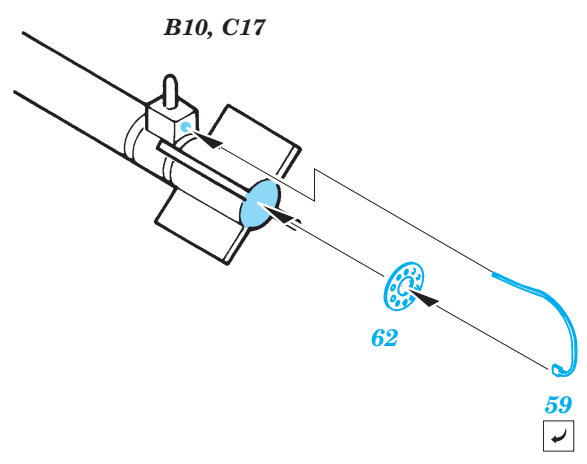

ORIGINAL KIT PARTS  
PŮVODNÍ DÍLY STAVEBNICE

PHOTO-ETCHED PARTS  
LEPTANÉ DÍLY

PARTS TO BE REMOVED  
DÍLY K ODSTRANĚNÍ

FILL  
TMELIT

**A**

**B**

**C**

6 sets

2 sets

REFERENCES: Aero Detail 17 - Grumman F6F Hellcat Detail & Scale # 49

Look for ~~Express Mask~~ XS 022 for 1/72 F6F Hellcat (not included in this set)

Look for ~~Express Mask~~ XS 515, XS 516, XS 517, XS 518 (Nat. Insignia) for 1/72 F6F Hellcat (not included in this set)