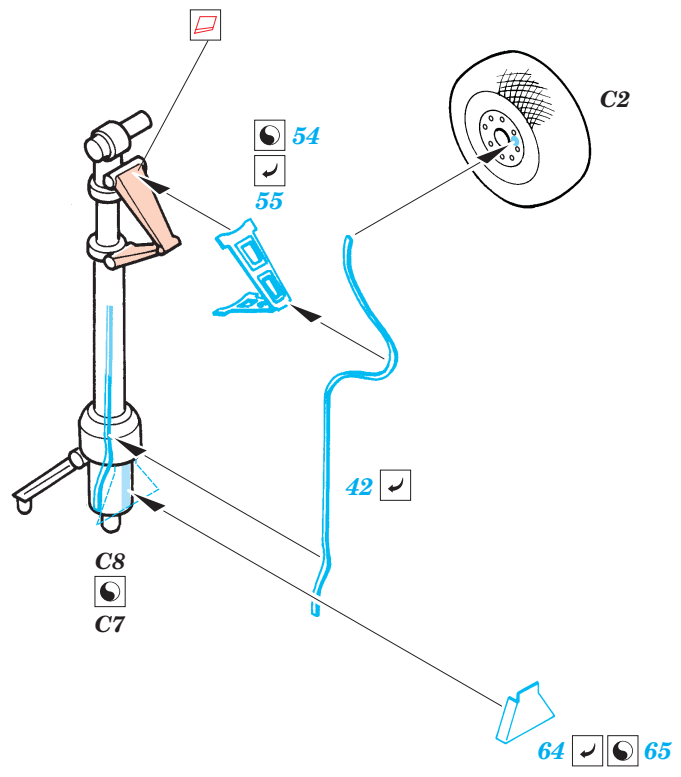

# F6F-5 Hellcat

1/72 scale detail set for Academy kit • sada detailů pro model 1/72 Academy

eduard

73 245

Film

- APPLY EXPRESS MASK AND PAINT BEFORE GLUING  
POUŽÍT EXPRESS MASK NABARVIT PŘED SLEPENÍM
- SYMMETRICAL ASSEMBLY  
SYMETRICKÁ MONTÁŽ
- REMOVE  
ODSTRANIT
- GRIND  
OBROUSIT
- DRILL HOLE  
VRTAT OTVOR
- BEND  
OHNOUT
- OPTION  
VOLBA
- REPLACE  
NAHRADIT

ORIGINAL KIT PARTS  
PŮVODNÍ DÍLY STAVEBNICE

PHOTO-ETCHED PARTS  
LEPTANÉ DÍLY

PARTS TO BE REMOVED  
DÍLY K ODSTRANĚNÍ

FILL  
TMELIT

**A**

**B**

**C**

6 sets

2 sets

REFERENCES: Aero Detail 17 - Grumman F6F Hellcat Detail & Scale # 49

Look for ~~Express Mask~~ XS 022 for 1/72 F6F Hellcat (not included in this set)

Look for ~~Express Mask~~ XS 515, XS 516, XS 517, XS 518 (Nat. Insignia) for 1/72 F6F Hellcat (not included in this set)