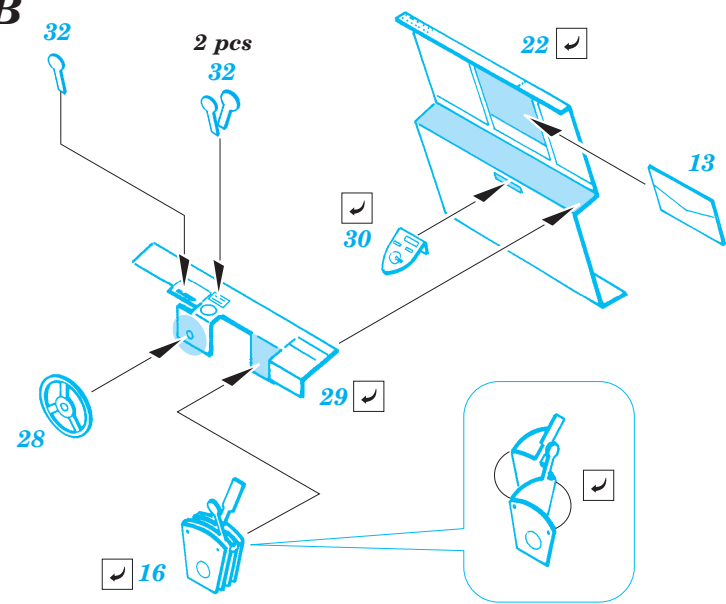

ORIGINAL KIT PARTS  
PŮVODNÍ DÍLY STAVEBNICE

PHOTO-ETCHED PARTS  
LEPTANÉ DÍLY

PARTS TO BE REMOVED  
DÍLY K ODSTRANĚNÍ

FILL  
TMELIT

**A**

**B**

**C**

6 sets

2 sets

REFERENCES: Aero Detail 17 - Grumman F6F Hellcat Detail & Scale # 49

Look for ~~Express Mask~~ XS 022 for 1/72 F6F Hellcat (not included in this set)

Look for ~~Express Mask~~ XS 515, XS 516, XS 517, XS 518 (Nat. Insignia) for 1/72 F6F Hellcat (not included in this set)