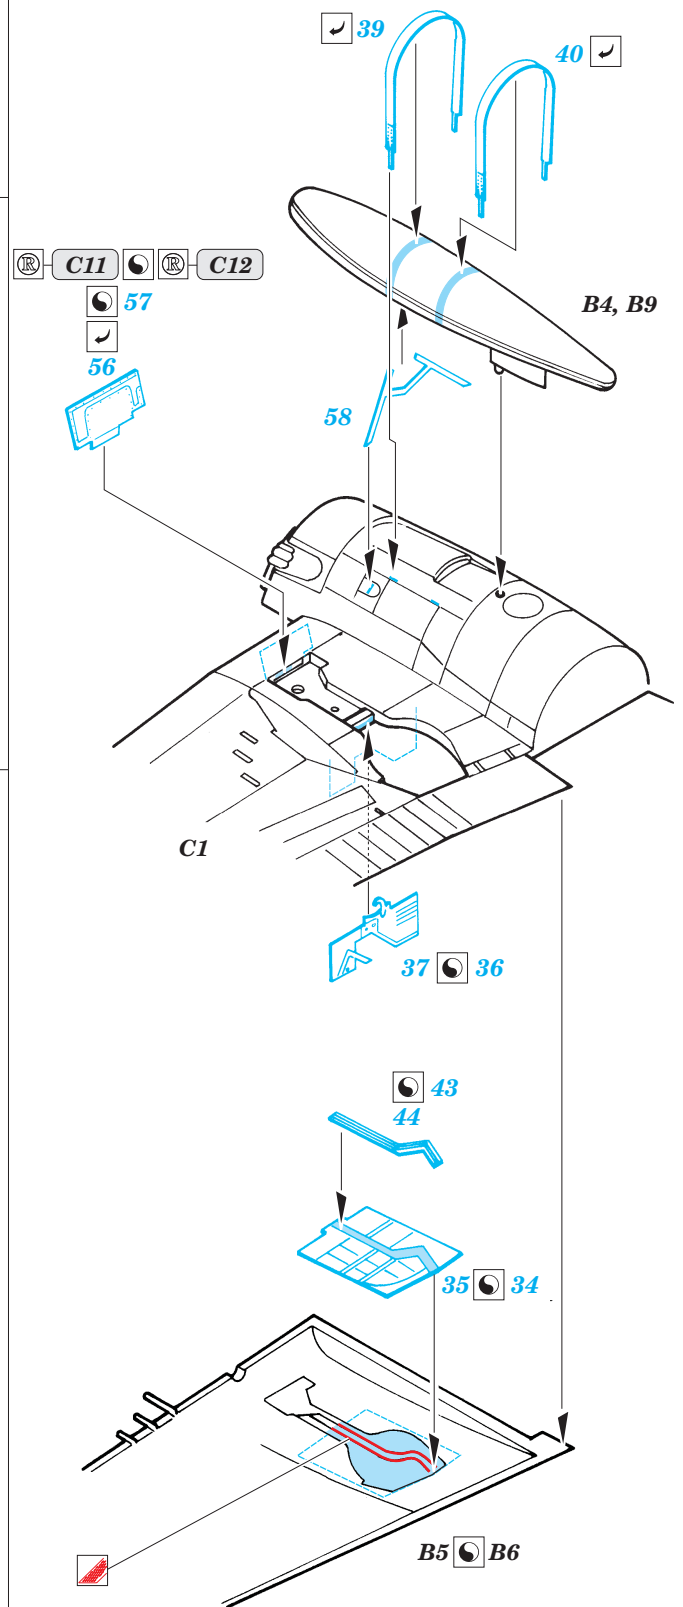

# F6F-5 Hellcat

1/72 scale detail set for Academy kit • sada detailů pro model 1/72 Academy

eduard

73 245

Film

- APPLY EXPRESS MASK AND PAINT BEFORE GLUING  
POUŽÍT EXPRESS MASK NABARVIT PŘED SLEPENÍM
- SYMMETRICAL ASSEMBLY  
SYMETRICKÁ MONTÁŽ
- REMOVE  
ODSTRANIT
- GRIND  
OBROUSIT
- DRILL HOLE  
VRTAT OTVOR
- BEND  
OHNOUT
- OPTION  
VOLBA
- REPLACE  
NAHRADIT

ORIGINAL KIT PARTS  
PŮVODNÍ DÍLY STAVEBNICE

PHOTO-ETCHED PARTS  
LEPTANÉ DÍLY

PARTS TO BE REMOVED  
DÍLY K ODSTRANĚNÍ

FILL  
TMELIT

**A**

**B**

**C**

6 sets

2 sets

REFERENCES: Aero Detail 17 - Grumman F6F Hellcat Detail & Scale # 49

Look for ~~Express Mask~~ XS 022 for 1/72 F6F Hellcat (not included in this set)

Look for ~~Express Mask~~ XS 515, XS 516, XS 517, XS 518 (Nat. Insignia) for 1/72 F6F Hellcat (not included in this set)