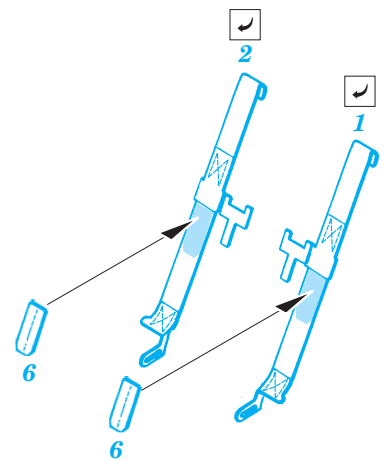

# F6F-5 Hellcat

1/72 scale detail set for Academy kit • sada detailů pro model 1/72 Academy

eduard

73 245

Film

- APPLY EXPRESS MASK AND PAINT BEFORE GLUING  
POUŽÍT EXPRESS MASK NABARVIT PŘED SLEPENÍM
- SYMMETRICAL ASSEMBLY  
SYMETRICKÁ MONTÁŽ
- REMOVE  
ODSTRANIT
- GRIND  
OBROUSIT
- DRILL HOLE  
VRTAT OTVOR
- BEND  
OHNOUT
- OPTION  
VOLBA
- REPLACE  
NAHRADIT

ORIGINAL KIT PARTS  
PŮVODNÍ DÍLY STAVEBNICE

PHOTO-ETCHED PARTS  
LEPTANÉ DÍLY

PARTS TO BE REMOVED  
DÍLY K ODSTRANĚNÍ

FILL  
TMELIT

**A**

**B**

**C**

6 sets

2 sets

REFERENCES: Aero Detail 17 - Grumman F6F Hellcat Detail & Scale # 49

Look for ~~Express Mask~~ XS 022 for 1/72 F6F Hellcat (not included in this set)

Look for ~~Express Mask~~ XS 515, XS 516, XS 517, XS 518 (Nat. Insignia) for 1/72 F6F Hellcat (not included in this set)