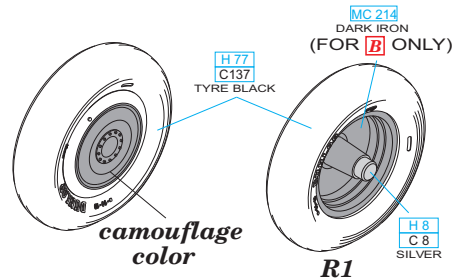

- REMOVE
  ODSTRANIT
- BEND
  OHNOUT
- GRIND
  OBROUSIT
- OPTION
  VOLBA
- DRILL HOLE
  VRTAT OTVOR
- REPLACE
  NAHRADIT
- SYMMETRICAL ASSEMBLY
  SYMETRICKÁ MONTÁŽ
- WRITE THE PANEL AND HOLES
  RYTI
- REVERSE SIDE
  OTOČIT