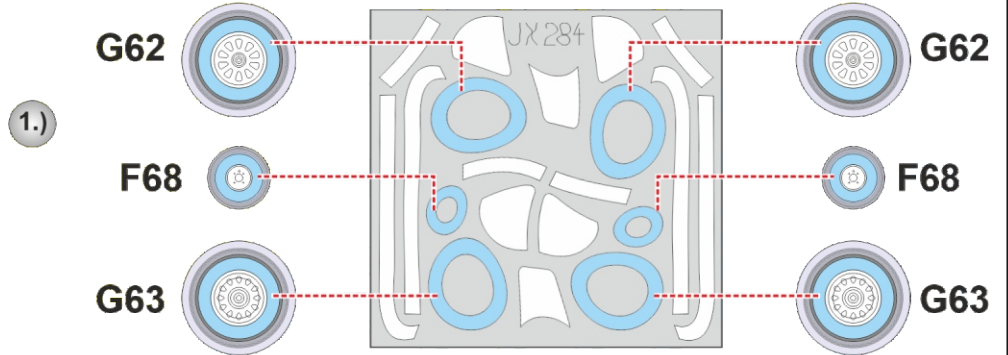

P-51D TFace

JX 284

for kit **REVELL**

scale **1/32**

LIQUID MASK