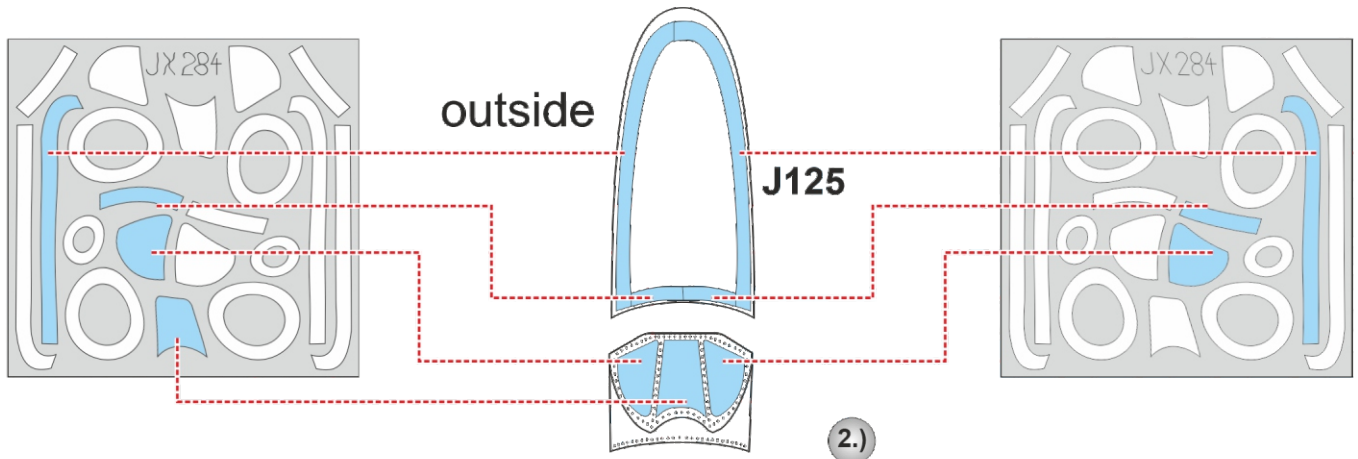

P-51D TFace

JX 284

for kit **REVELL**

scale **1/32**

LIQUID MASK