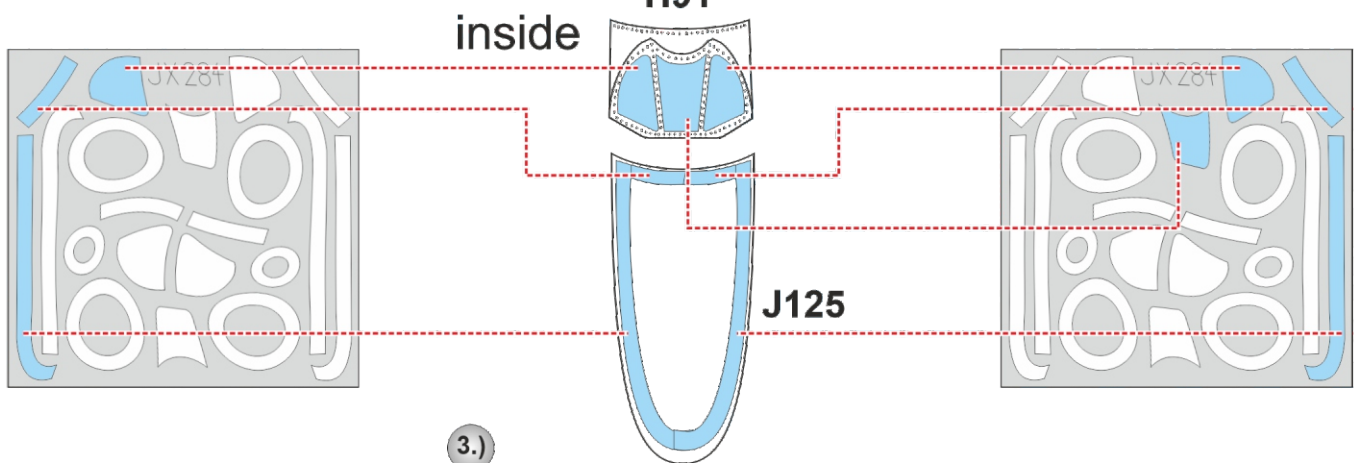

P-51D TFace

JX 284

for kit **REVELL**

scale **1/32**

LIQUID MASK