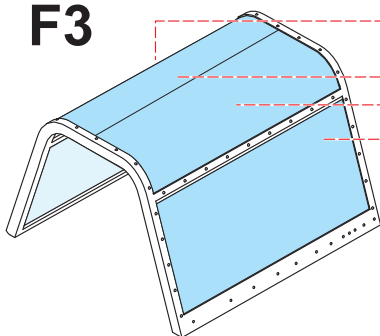

# Bf 109E-1/E-3 1/48

The die-cut mask for accurate canopy frame painting of the  
*Eduard* scale 1/48 KIT

**F1**

**F3**

**F5**