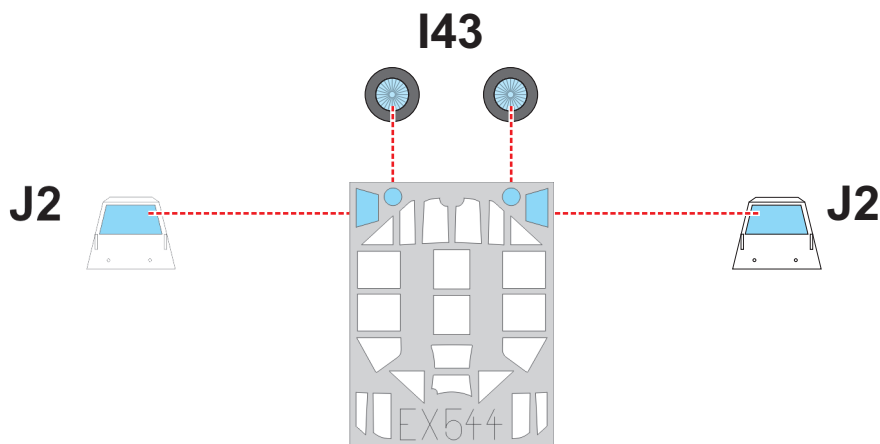

eduard
MASK

EX 544

Bf 109G-2 1/48

The die-cut mask for accurate canopy frame painting of the
Eduard scale 1/48 KIT

inner side

outer side