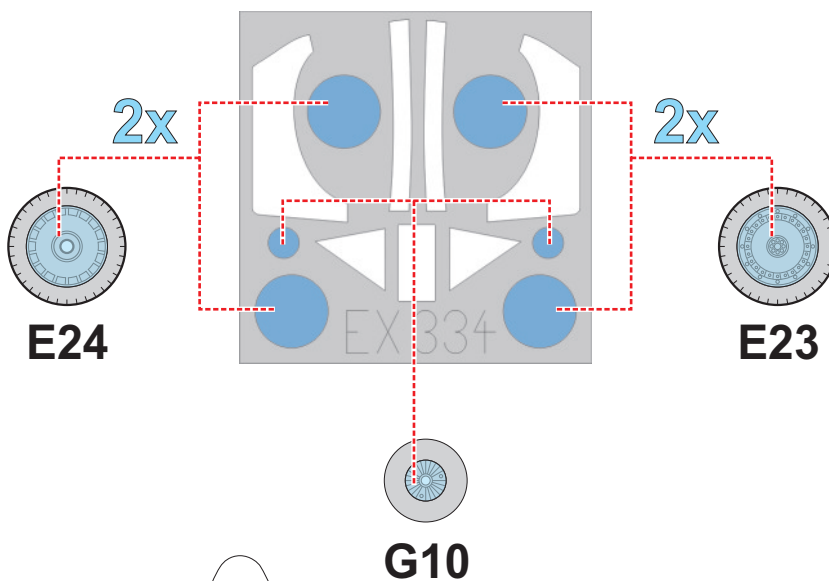

eduard
MASK

EX 334

Ta 152H 1/48

The die-cut mask for accurate canopy frame painting of the
Hobby Boss scale 1/48 KIT

2.)

LIQUID MASK 

3.)