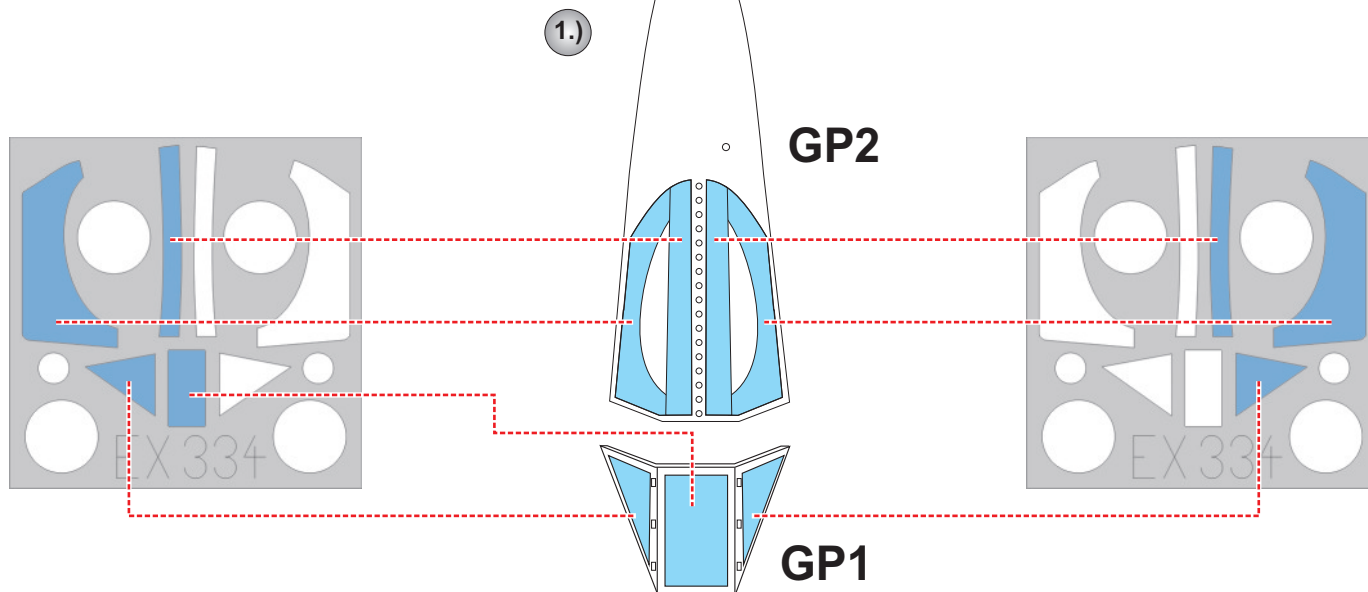

eduard
MASK

EX 334

Ta 152H 1/48

The die-cut mask for accurate canopy frame painting of the
Hobby Boss scale 1/48 KIT

2.)

LIQUID MASK 

3.)